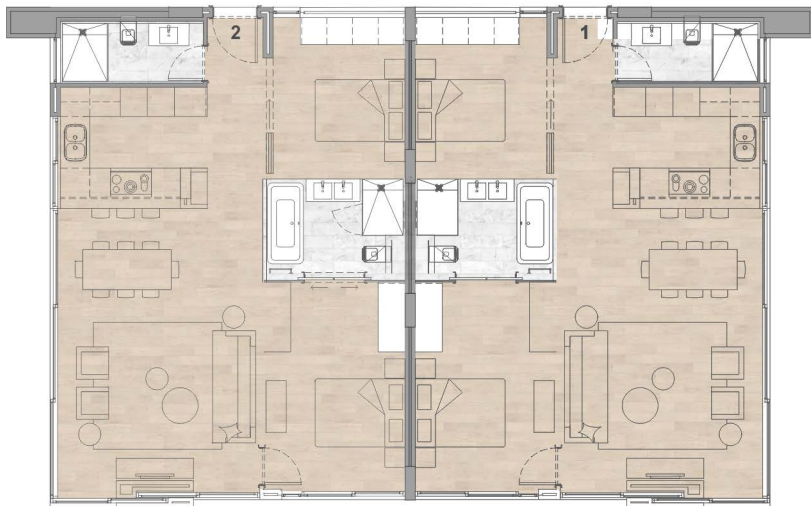

LE CHATEAU

Fresnaye

FIRST STOREY

APARTMENT: 2
AREA: 85m²

APARTMENT: 1
AREA: 85m²

SECOND STOREY

APARTMENT: 6
AREA: 40m²

APARTMENT: 5
AREA: 38m²

APARTMENT: 4
AREA: 38m²

APARTMENT: 3
AREA: 40m²

THIRD STOREY

APARTMENT: 8
AREA: 89m²

APARTMENT: 7
AREA: 85m²

FOURTH STOREY

APARTMENT: 9
AREA: 155m²