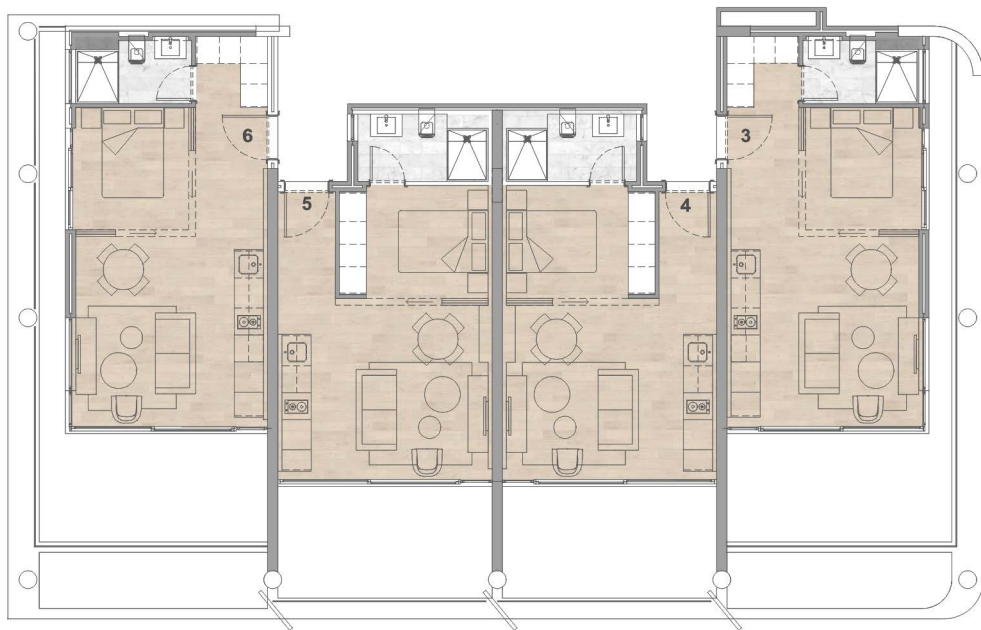

LE CHATEAU

Fresnaye

FIRST STOREY

APARTMENT: 2
AREA: 85m²

APARTMENT: 1
AREA: 85m²

SECOND STOREY

APARTMENT: 6
AREA: 40m²

APARTMENT: 5
AREA: 38m²

APARTMENT: 4
AREA: 38m²

APARTMENT: 3
AREA: 40m²

THIRD STOREY

APARTMENT: 8
AREA: 89m²

APARTMENT: 7
AREA: 85m²

FOURTH STOREY

APARTMENT: 9
AREA: 155m²