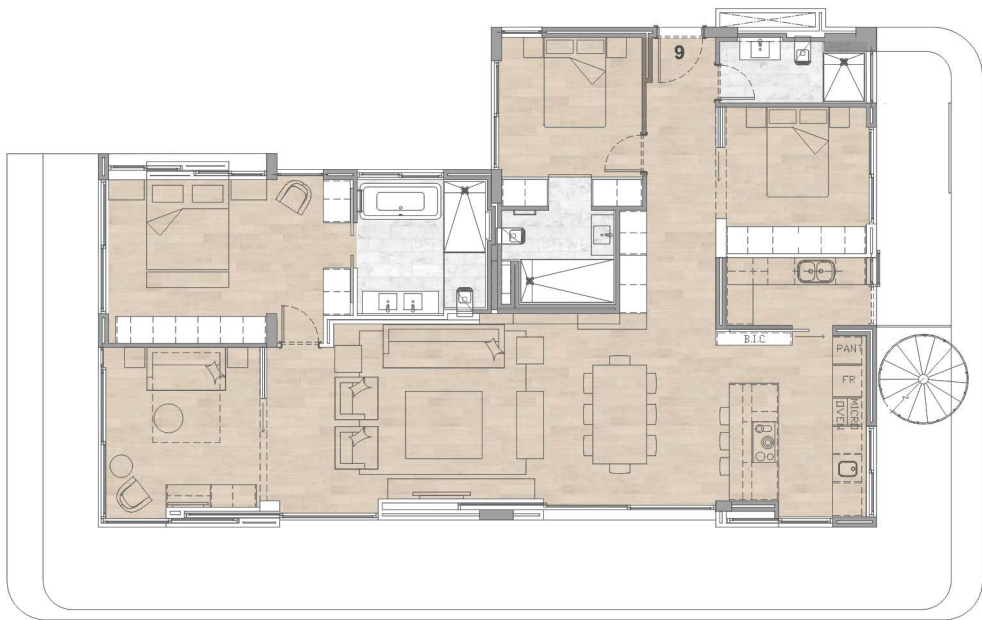

LE CHATEAU

Fresnaye

FIRST STOREY

APARTMENT: 2
AREA: 85m²

APARTMENT: 1
AREA: 85m²

SECOND STOREY

APARTMENT: 6
AREA: 40m²

APARTMENT: 5
AREA: 38m²

APARTMENT: 4
AREA: 38m²

APARTMENT: 3
AREA: 40m²

THIRD STOREY

APARTMENT: 8
AREA: 89m²

APARTMENT: 7
AREA: 85m²

FOURTH STOREY

APARTMENT: 9
AREA: 155m²